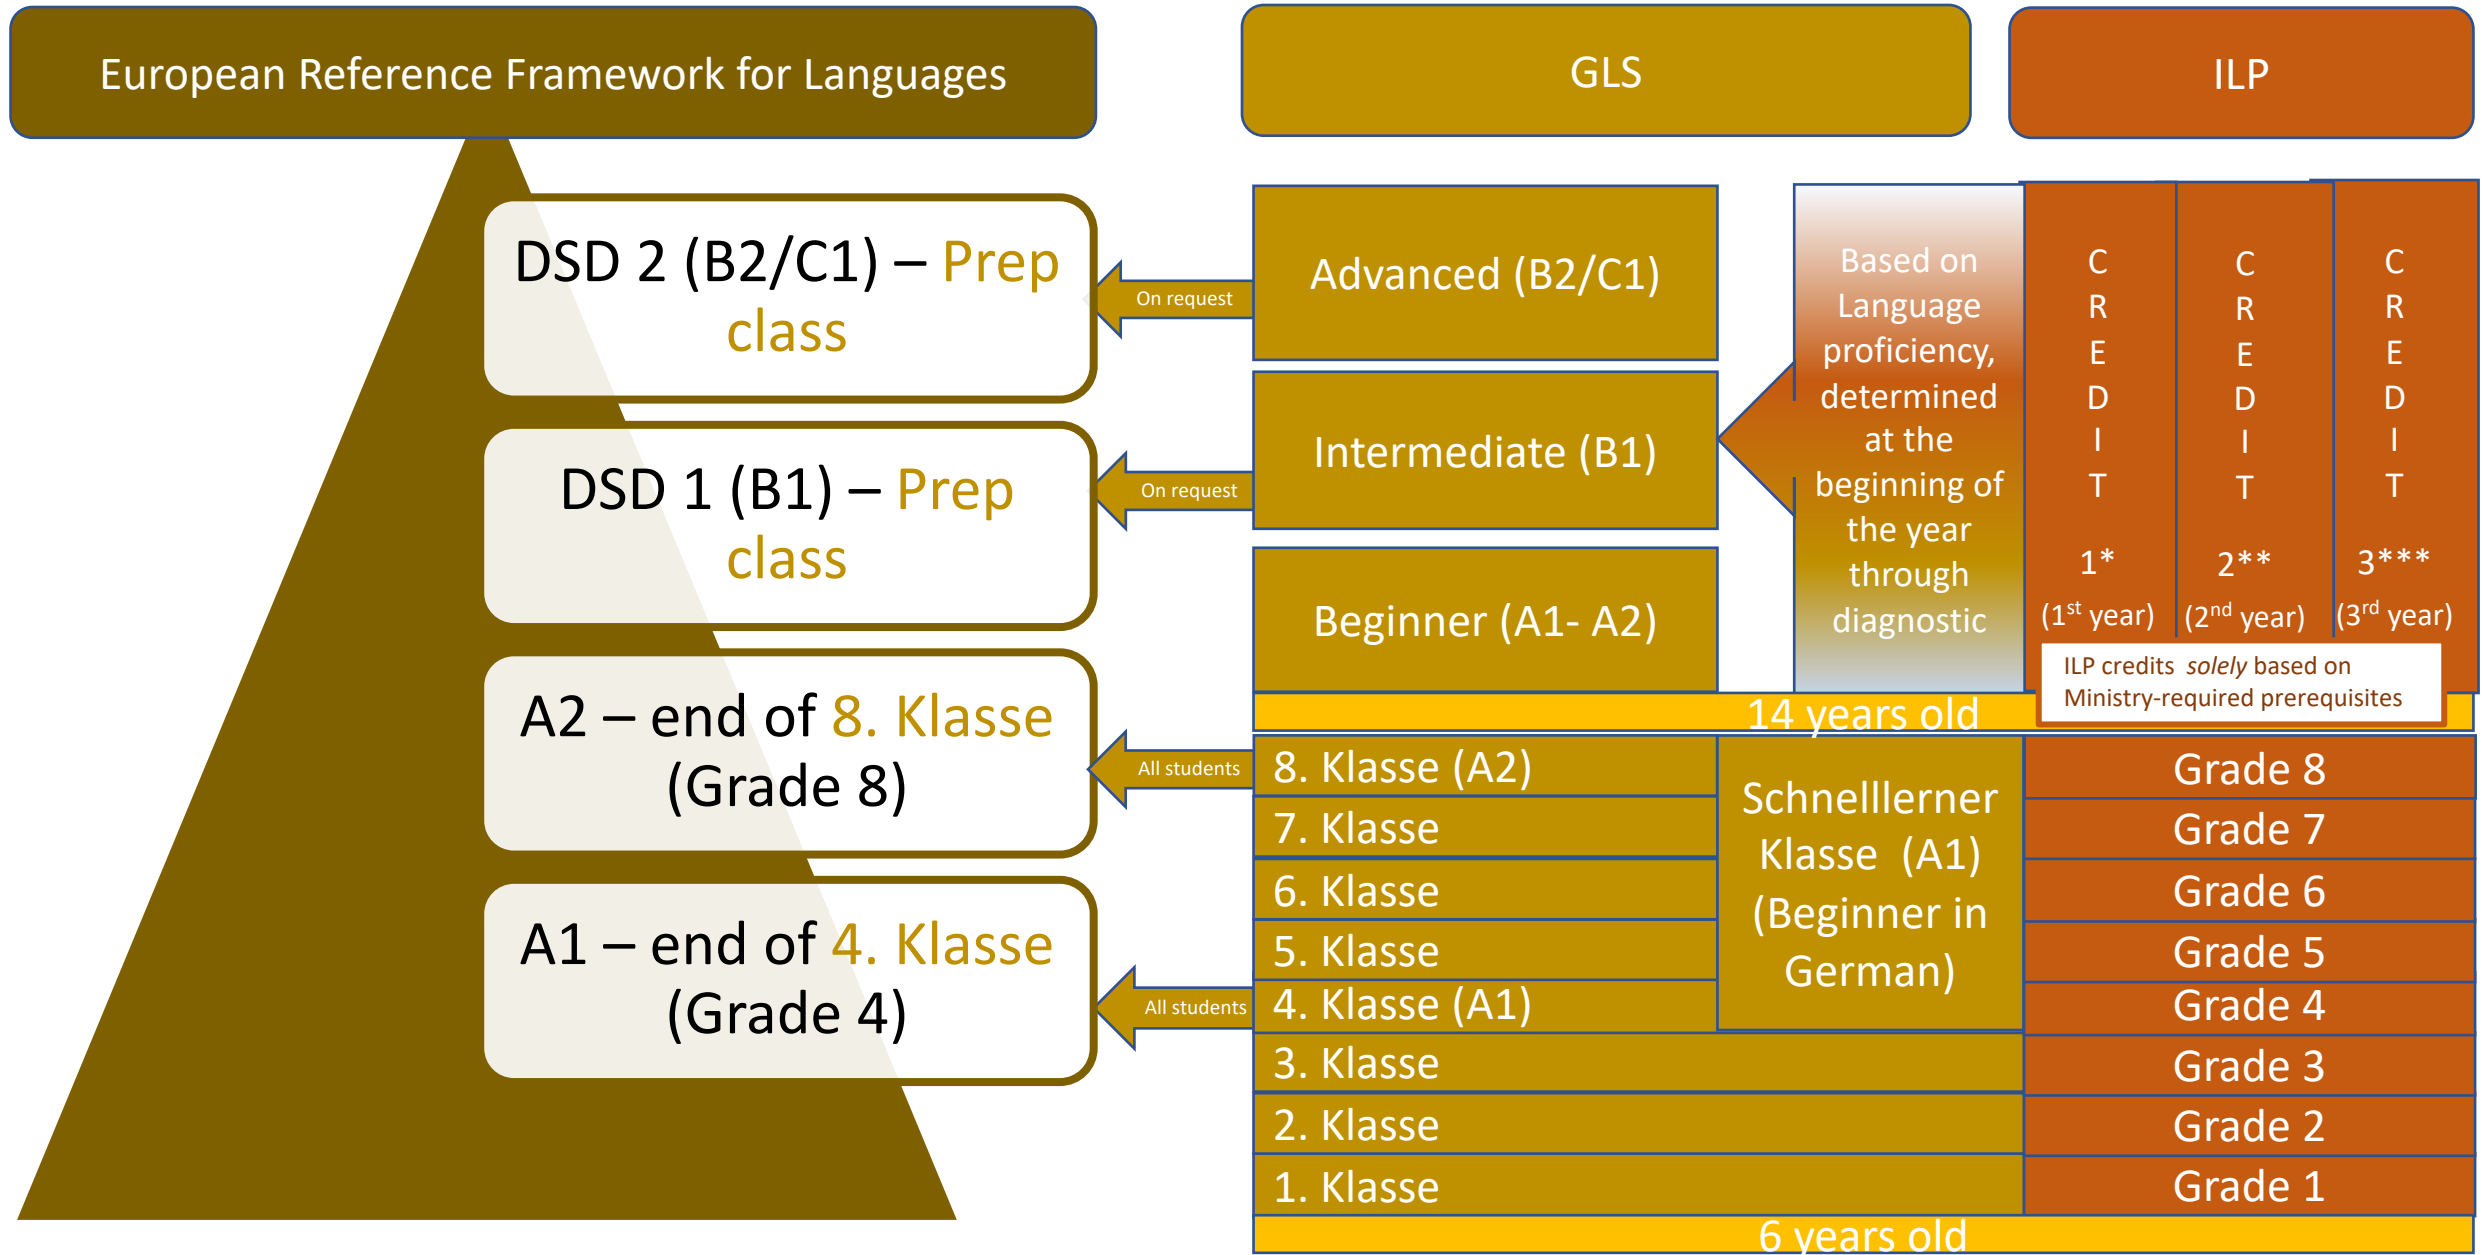

Deutsches Sprachdiplom (DSD), German Language School (GLS) & International Language Program (ILP): how it all fits together

* Level 1 (Grade 10 credit) = no prerequisite; ** Level 2 (Grade 11 credit) = completion of Level 1 required; *** Level 3 (Grade 12 credit) = completion of Level 2 required